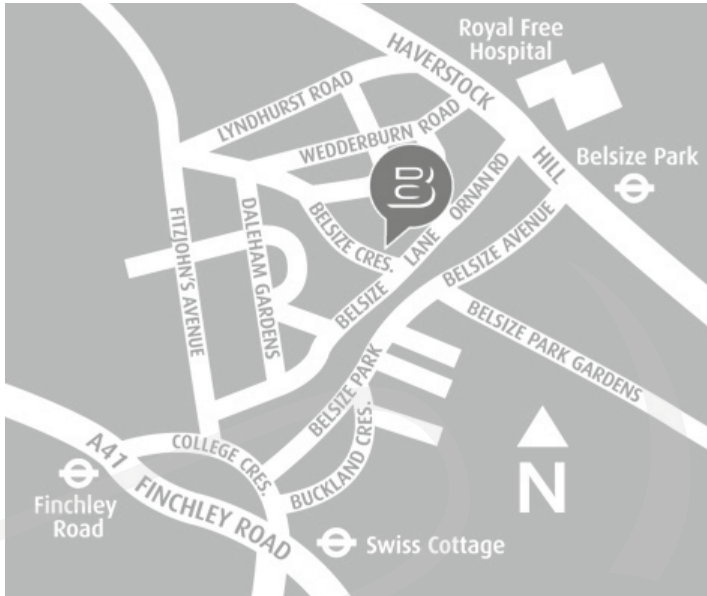

## Belsize Park (Northern Line)

Walking from Belsize Park Tube:

- Head southwest toward A502/Haverstock Hill
- Turn right at A502/Haverstock Hill
- Turn left at Ornan Rd
- Slight right at Belsize Ln
- Turn right at Belsize Crescent

## Swiss Cottage (Jubilee Line)

Walking from Swiss Cottage Tube:

- Head northwest on Ave Rd/A41 toward B511/Finchley Rd
- Slight right at College Crescent Continue to follow B511- Turn left at Ornan Rd
- Turn right at Belsize Ln
- Turn left at Belsize Crescent

## Finchley Road (Jubilee & Metropolitan)

Walking from Finchley Road Tube:

- Head southeast on Canfield Pl toward Canfield Gardens
- Turn left at Canfield Gardens
- Turn right at A41/Finchley Rd
- Turn left at College Crescent
- Turn left at B511/College Crescent
- Turn right at Belsize Ln
- Turn left at Belsize Crescent